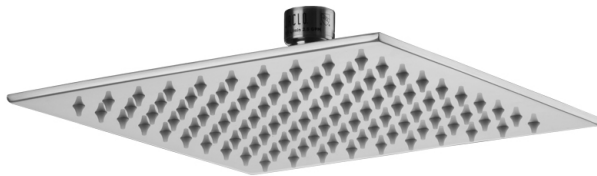

8" x 8" Square Rain Machine-1.5 GPM

Model #: S209-1.5-

FEATURES:

- A POWER SHOWER - The technology of the Rain Machine® allows for a strong rain spray at any angle
- 1/2" IPS adjustable brass ball joint to adjust angle of showerhead
- 8" X 8" all brass body with 100 easy clean rubber jets
- Available flow rates: 2.5, 2.0, 1.75 & 1.5 GPM

AVAILABLE FINISHES:

Polished Chrome (PCH)	Satin Chrome (SC)	Bronze Umber (BU)
Satin Nickel (SN)	Pewter (PEW)	Caramel Bronze (CB)
Polished Nickel (PN)	Antique Brass (AB)	Antique Copper (ACU)
Oil-Rubbed Bronze (ORB)	Polished Brass (PB)	Polished Copper (PCU)
Vintage Bronze (VB)	Satin Brass (SB)	Matte Black (MBK)
Satin Gold (SG)	Polished Gold (PG)	Black Nickel (BKN)
Bombay Gold (BG)	Jewelers Gold (JG)	Europa Bronze (EB)
White (WH)	Sedona Beige (SDB)	Tristan Brass (TB)
Unlacquered Brass (ULB)	Satin Cooper (SCU)	