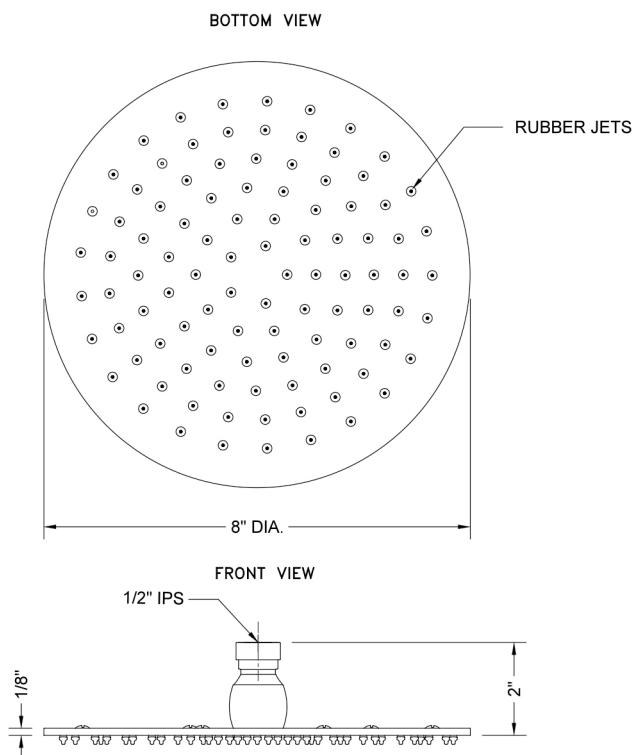

SPECIFICATION DRAWING: