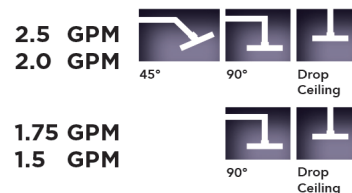

SPRAY PATTERNS:

ANGLES AND FLOW RATES: