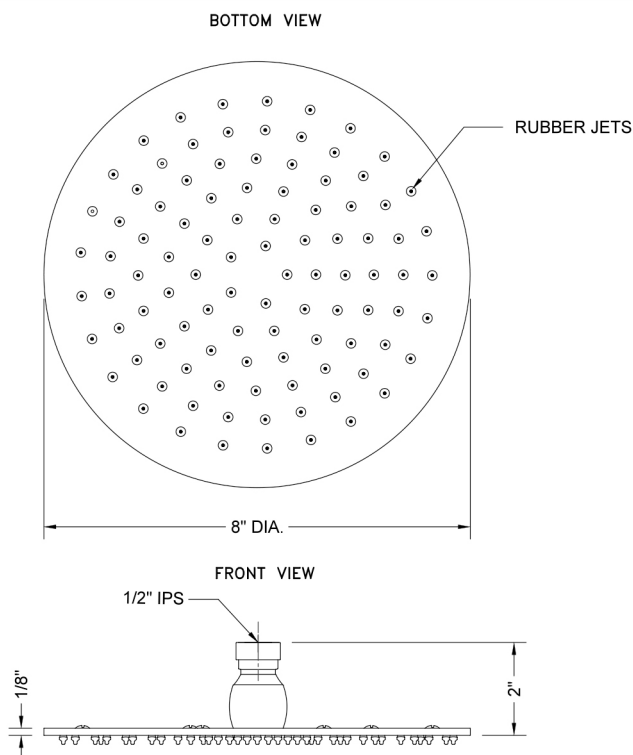

8" Round Rain Machine-1.75 GPM

Model #: S208-1.75-

FEATURES:

- A POWER SHOWER - the technology of the Rain Machine® allows for a strong rain spray at any angle
- 1/2" IPS adjustable brass ball joint to adjust angle of showerhead
- 8" diameter all brass body with 95 easy clean rubber jets
- Available flow rates: 2.5, 2.0, 1.75, & 1.5 GPM

SPECIFICATION DRAWING:

SPRAY PATTERNS:

ANGLES AND FLOW RATES:

COMPLIANCES:

CEC

Complies with: ASME A112.18.1-2012/CSA B125.1-12