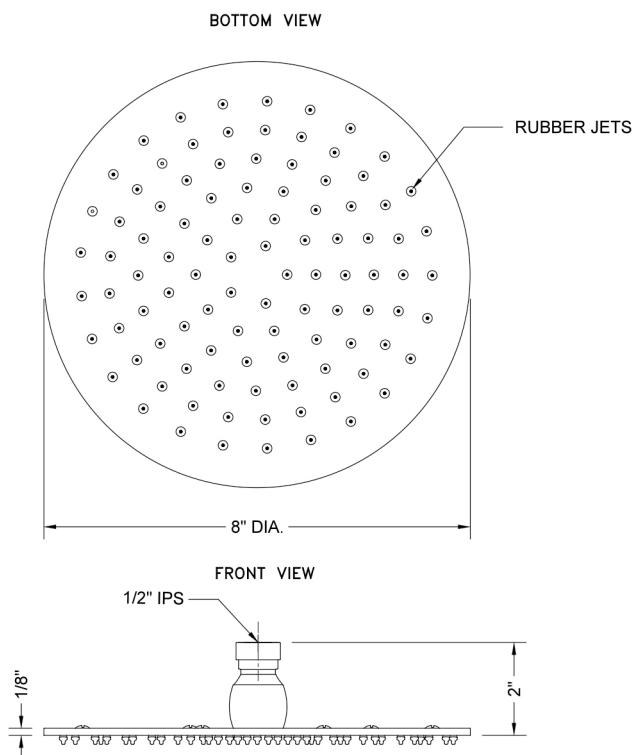

## 8" Round Rain Machine-1.5 GPM

**Model #: S208-1.5-**

### FEATURES:

- A POWER SHOWER - the technology of the Rain Machine® allows for a strong rain spray at any angle
- 1/2" IPS adjustable brass ball joint to adjust angle of showerhead
- 8" diameter all brass body with 95 easy clean rubber jets
- Available flow rates: 2.5, 2.0, 1.75, & 1.5 GPM

### SPECIFICATION DRAWING:

### ANGLES AND FLOW RATES: