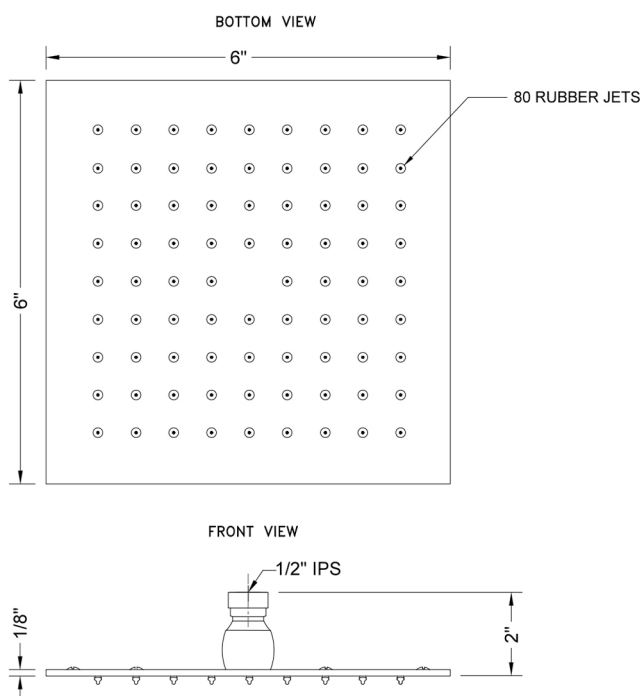

6" x 6" Square Rain Machine

Model #: S207-

FEATURES:

- A POWER SHOWER - the technology of the Rain Machine® allows for a strong rain spray at any angle
- 1/2" IPS adjustable brass ball joint to adjust angle of showerhead
- 6" X 6" all brass body with 80 easy clean rubber jets
- Available flow rates: 2.5, 2.0, 1.75 & 1.5 GPM

SPECIFICATION DRAWING:

SPRAY PATTERNS:

ANGLES AND FLOW RATES:

2.5 GPM			
2.0 GPM			
1.75 GPM	45°	90°	Drop Ceiling
1.5 GPM			

COMPLIANCES:

Complies with: ASME A112.18.1-2012/CSA B125.1-12