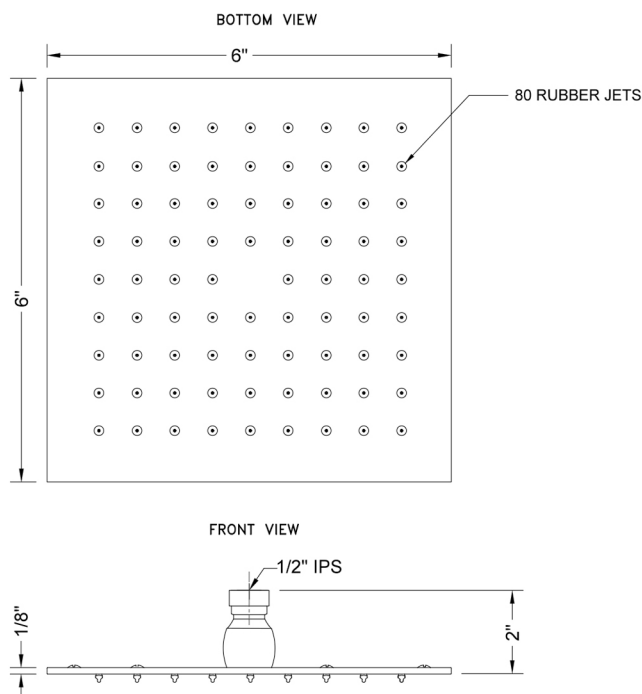

SPECIFICATION DRAWING:

SPRAY PATTERNS:

ANGLES AND FLOW RATES:

COMPLIANCES:

Complies with: ASME A112.18.1-2012/CSA B125.1-12