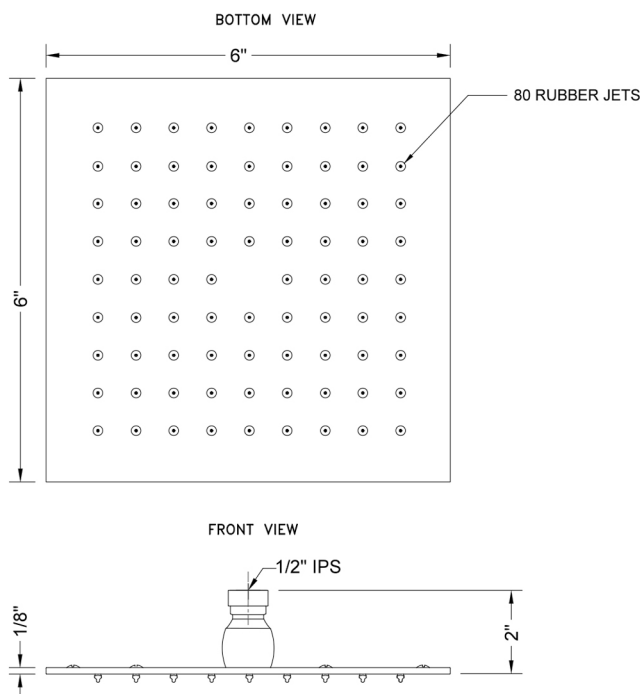

6" x 6" Square Rain Machine-1.75 GPM

Model #: S207-1.75-

FEATURES:

- A POWER SHOWER - the technology of the Rain Machine® allows for a strong rain spray at any angle
- 1/2" IPS adjustable brass ball joint to adjust angle of showerhead
- 6" X 6" all brass body with 80 easy clean rubber jets
- Available flow rates: 2.5, 2.0, 1.75 & 1.5 GPM

SPECIFICATION DRAWING:

SPRAY PATTERNS:

ANGLES AND FLOW RATES:

2.5 GPM			
2.0 GPM			
1.75 GPM	45°	90°	Drop Ceiling
1.5 GPM			

COMPLIANCES:

Complies with: ASME A112.18.1-2012/CSA B125.1-12