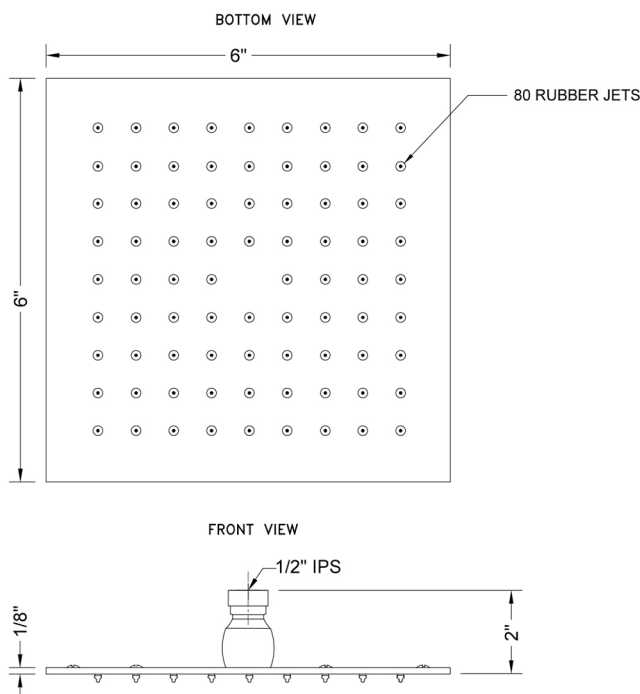

6" x 6" Square Rain Machine-1.5 GPM

Model #: S207-1.5-

FEATURES:

- A POWER SHOWER - the technology of the Rain Machine® allows for a strong rain spray at any angle
- 1/2" IPS adjustable brass ball joint to adjust angle of showerhead
- 6" X 6" all brass body with 80 easy clean rubber jets
- Available flow rates: 2.5, 2.0, 1.75 & 1.5 GPM

SPECIFICATION DRAWING:

SPRAY PATTERNS:

ANGLES AND FLOW RATES:

2.5 GPM			
2.0 GPM			
1.75 GPM	45°	90°	Drop Ceiling
1.5 GPM			