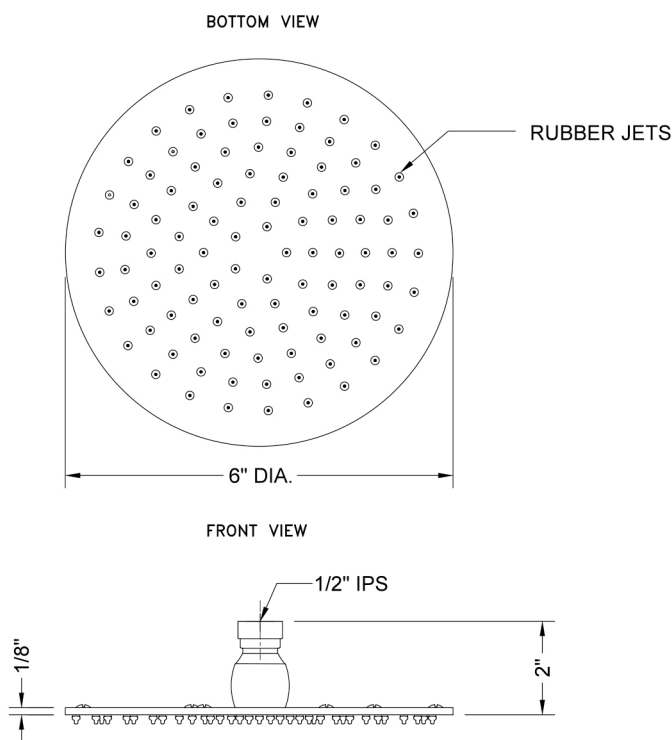

6" Round Rain Machine Model #: S206-

FEATURES:

- A POWER SHOWER - the technology of the Rain Machine® allows for a strong rain spray at any angle
- 1/2" IPS adjustable brass ball joint to adjust angle of showerhead
- 6" diameter all brass body with 81 easy clean rubber jets
- Available flow rates: 2.5, 2.0, 1.75 & 1.5 GPM

SPECIFICATION DRAWING:

SPRAY PATTERNS:

ANGLES AND FLOW RATES:

2.5 GPM			
2.0 GPM			
1.75 GPM	45°	90°	Drop Ceiling
1.5 GPM			

COMPLIANCES:

Complies with: ASME A112.18.1-2012/CSA B125.1-12