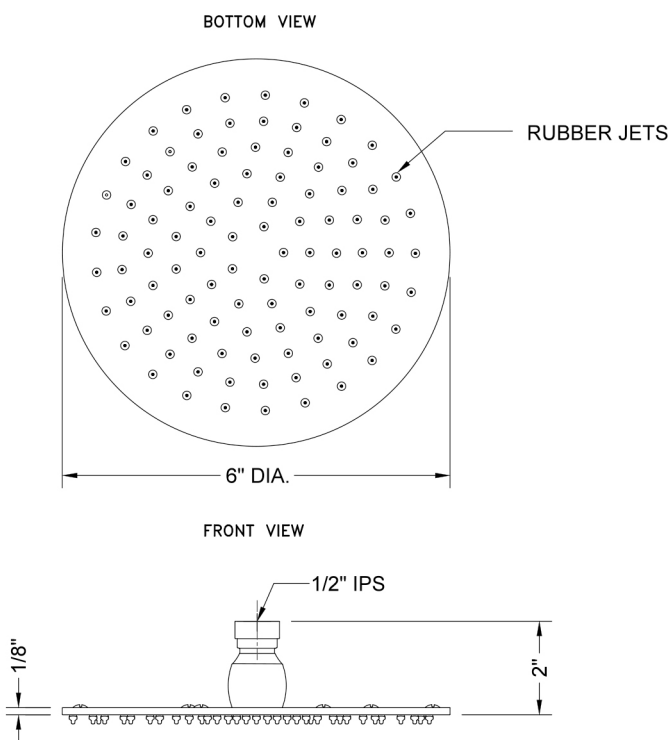

6" Round Rain Machine-2.0 GPM

Model #: S206-2.0-

FEATURES:

- A POWER SHOWER - the technology of the Rain Machine® allows for a strong rain spray at any angle
- 1/2" IPS adjustable brass ball joint to adjust angle of showerhead
- 6" diameter all brass body with 81 easy clean rubber jets
- Available flow rates: 2.5, 2.0, 1.75 & 1.5 GPM

SPECIFICATION DRAWING:

SPRAY PATTERNS:

ANGLES AND FLOW RATES:

2.5 GPM			
2.0 GPM			
1.75 GPM	45°	90°	Drop Ceiling
1.5 GPM			

COMPLIANCES:

Complies with: ASME A112.18.1-2012/CSA B125.1-12