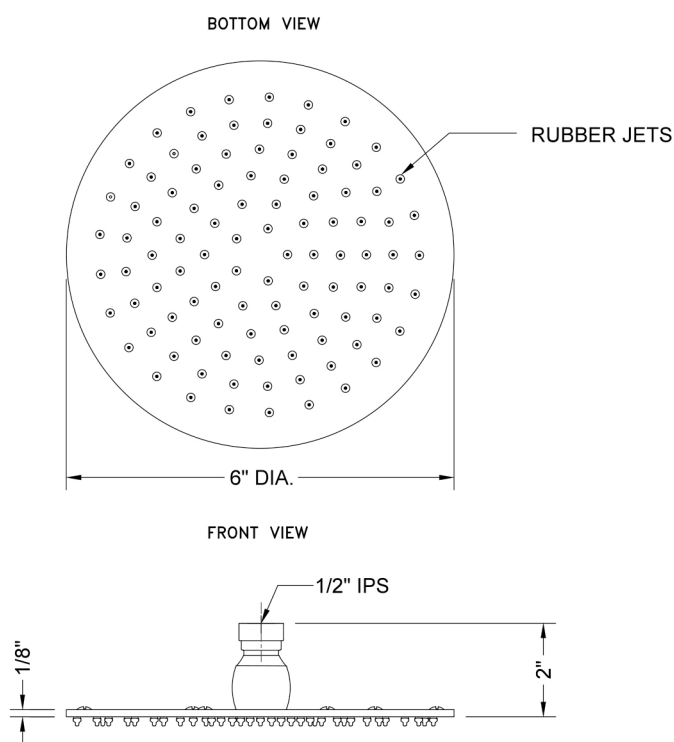

6" Round Rain Machine-1.75 GPM

Model #: S206-1.75-

FEATURES:

- A POWER SHOWER - the technology of the Rain Machine® allows for a strong rain spray at any angle
- 1/2" IPS adjustable brass ball joint to adjust angle of showerhead
- 6" diameter all brass body with 81 easy clean rubber jets
- Available flow rates: 2.5, 2.0, 1.75 & 1.5 GPM

SPECIFICATION DRAWING:

SPRAY PATTERNS:

ANGLES AND FLOW RATES:

2.5 GPM			
2.0 GPM			
1.75 GPM	45°	90°	Drop Ceiling
1.5 GPM			

COMPLIANCES:

Complies with: ASME A112.18.1-2012/CSA B125.1-12