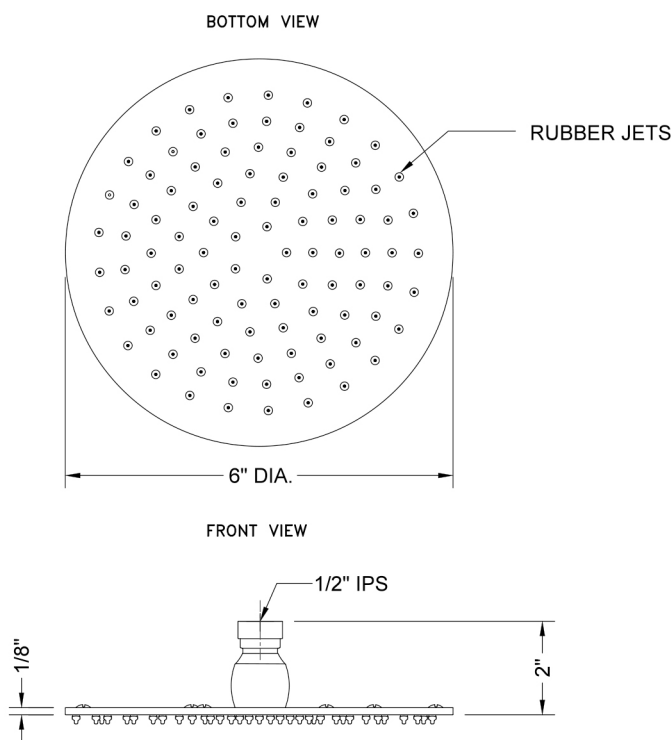

6" Round Rain Machine-1.5 GPM

Model #: S206-1.5-

FEATURES:

- A POWER SHOWER - the technology of the Rain Machine® allows for a strong rain spray at any angle
- 1/2" IPS adjustable brass ball joint to adjust angle of showerhead
- 6" diameter all brass body with 81 easy clean rubber jets
- Available flow rates: 2.5, 2.0, 1.75 & 1.5 GPM

SPECIFICATION DRAWING:

SPRAY PATTERNS:

ANGLES AND FLOW RATES:

2.5 GPM			
2.0 GPM			
1.75 GPM	45°	90°	Drop Ceiling
1.5 GPM			