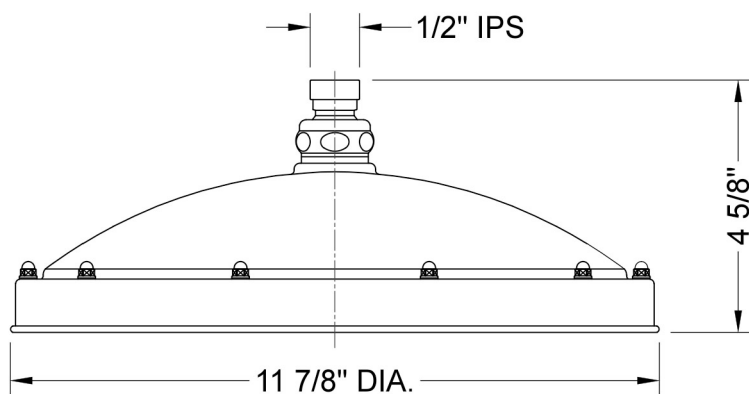

Sandro Rainhead

Model #: S198-

FEATURES:

- 12" Diameter brass rainhead
- 1/2" IPS adjustable brass ball joint to adjust angle of showerhead
- 180 easy clean replaceable rubber jets

AVAILABLE FINISHES:

Polished Chrome (PCH)	Satin Chrome (SC)	Bronze Umber (BU)
Satin Nickel (SN)	Pewter (PEW)	Caramel Bronze (CB)
Polished Nickel (PN)	Antique Brass (AB)	Antique Copper (ACU)
Oil-Rubbed Bronze (ORB)	Polished Brass (PB)	Polished Copper (PCU)
Vintage Bronze (VB)	Satin Brass (SB)	Matte Black (MBK)
Satin Gold (SG)	Polished Gold (PG)	Black Nickel (BKN)
Bombay Gold (BG)	Jewelers Gold (JG)	Europa Bronze (EB)
White (WH)	Sedona Beige (SDB)	Tristan Brass (TB)
Unlacquered Brass (ULB)	Satin Cooper (SCU)	

SPECIFICATION DRAWING:

FRONT VIEW

SPRAY PATTERNS:

ANGLES AND FLOW RATES: