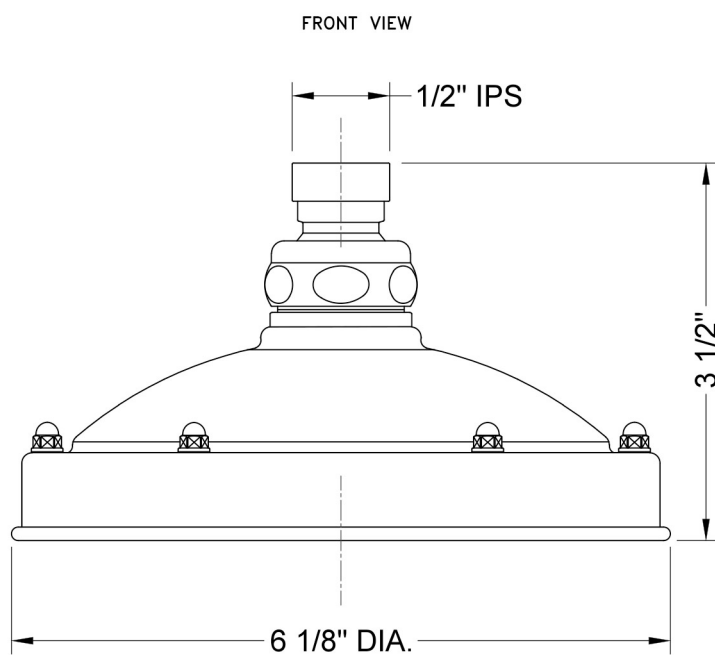

### FEATURES:

- 6" Diameter brass rainhead
- 1/2" IPS adjustable brass ball joint to adjust angle of showerhead
- 86 easy clean replaceable rubber jets
- Available flow rates: 2.5, 2.0, 1.75 & 1.5 GPM

### SPECIFICATION DRAWING: