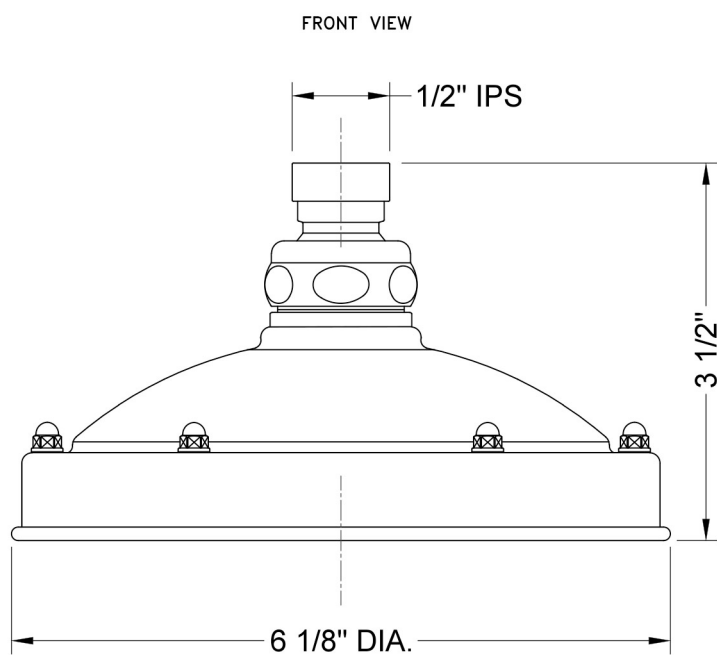

### FEATURES:

- 6" Diameter brass rainhead
- 1/2" IPS adjustable brass ball joint to adjust angle of showerhead
- 86 easy clean replaceable rubber jets
- Available flow rates: 2.5, 2.0, 1.75 & 1.5 GPM

### SPECIFICATION DRAWING:

### ANGLES AND FLOW RATES:

2.5 GPM			
2.0 GPM	45°	90°	Drop Ceiling
1.75 GPM			
1.5 GPM			