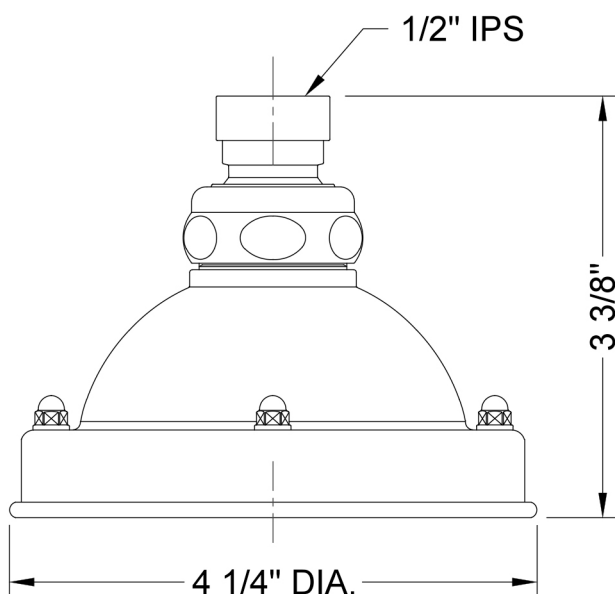

Bonnie Rainhead- 1.5 GPM

Model #: S193-1.5-

FEATURES:

- 4" Diameter brass rainhead
- 1/2" IPS adjustable brass ball joint to adjust angle of showerhead
- 25 easy clean replaceable rubber jets
- Available flow rates: 2.5, 2.0, 1.75 & 1.5 GPM

SPECIFICATION DRAWING:

SPRAY PATTERNS:

ANGLES AND FLOW RATES:

2.5 GPM			
2.0 GPM			
1.75 GPM	45°	90°	Drop Ceiling
1.5 GPM			