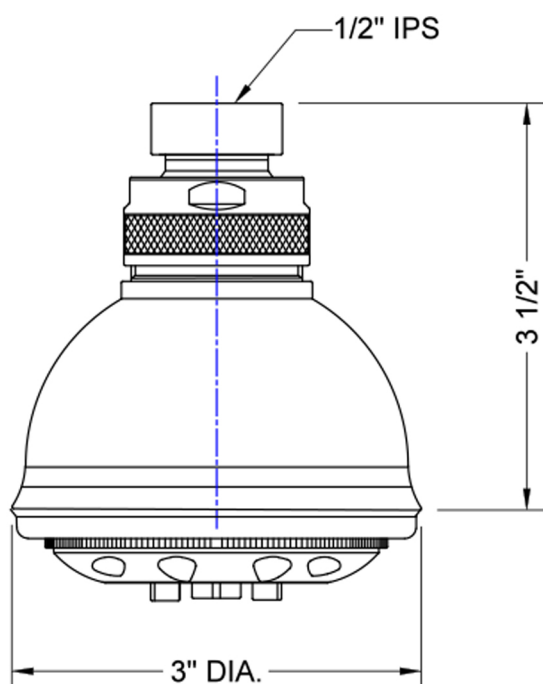

Ambra II Showerhead- 1.75 GPM

Model #: S189-1.75-

FEATURES:

- 5 function showerhead
- 1/2" IPS adjustable brass ball joint to adjust angle of showerhead
- Available flow rates: 2.5, 2.0, 1.75 & 1.5 GPM

AVAILABLE FINISHES:

SPECIFICATION DRAWING:

SPRAY PATTERNS: