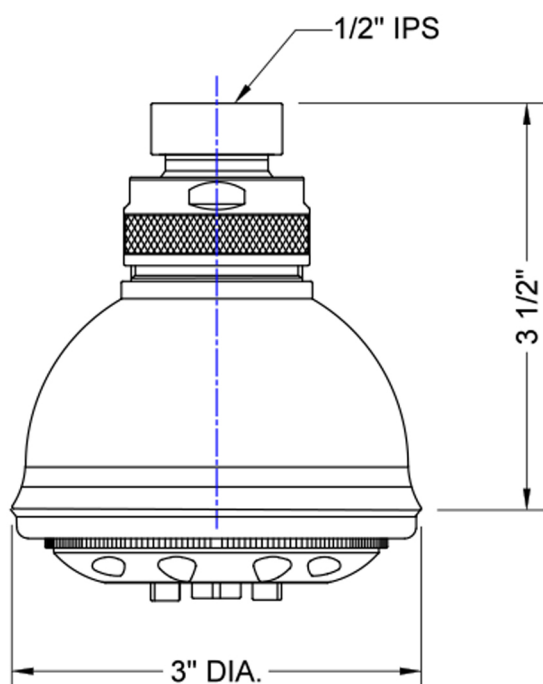

## Ambra II Showerhead- 1.5 GPM

**Model #: S189-1.5-**

### FEATURES:

- 5 function showerhead
- 1/2" IPS adjustable brass ball joint to adjust angle of showerhead
- Available flow rates: 2.5, 2.0, 1.75 & 1.5 GPM

### SPECIFICATION DRAWING: