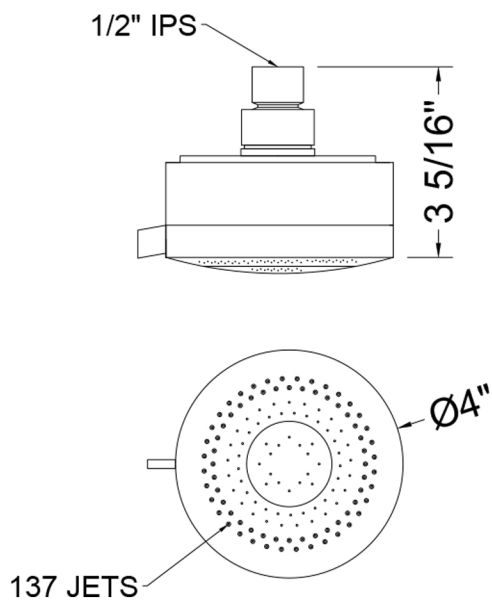

### FEATURES:

- 3 function showerhead
- 1/2" IPS adjustable brass ball joint to adjust angle of showerhead
- 4" diameter
- Available flow rates: 2.5, 2.0, 1.75 & 1.5 GPM

### SPECIFICATION DRAWING: