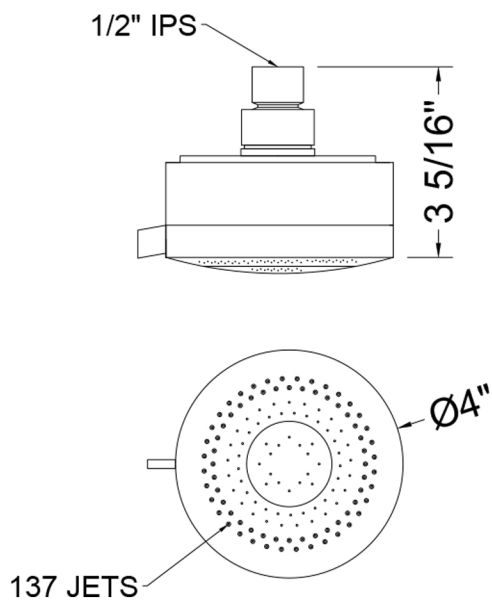

Kiera Rainhead- 1.5 GPM

Model #: S182-1.5-

FEATURES:

- 3 function showerhead
- 1/2" IPS adjustable brass ball joint to adjust angle of showerhead
- 4" diameter
- Available flow rates: 2.5, 2.0, 1.75 & 1.5 GPM

SPECIFICATION DRAWING:

SPRAY PATTERNS: