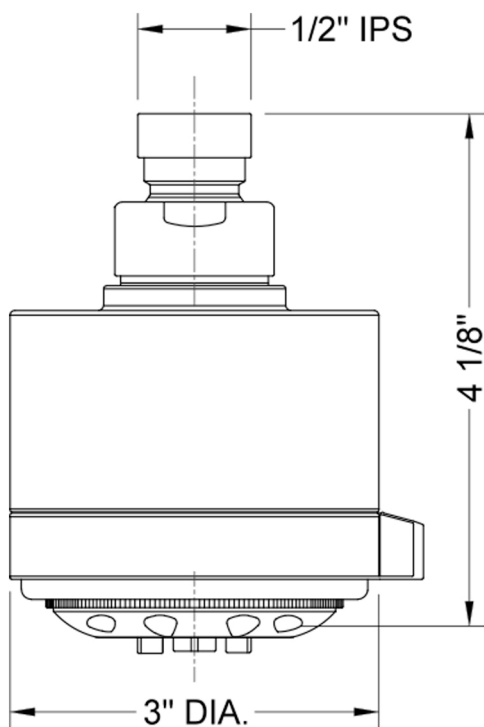

Cylindrica 5 Power Spray Showerhead - 2.0 GPM

Model #: S179-2.0-

FEATURES:

- 5 function showerhead
- 1/2 male threads
- Tab on adjusting ring allows for easy, adjustment of functions
- Contemporary design

SPECIFICATION DRAWING:

SPRAY PATTERNS: