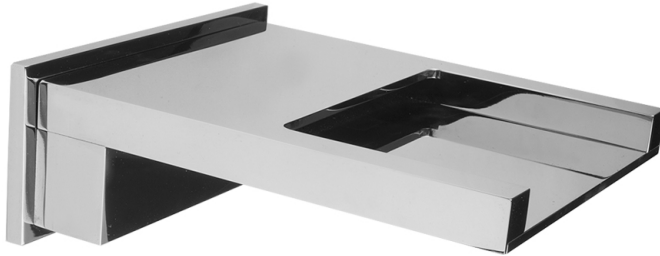

Cascada Pico

Model #: S176-

FEATURES:

- Brass waterfall showerhead
- Use as a showerhead or tub filler
- 1/2" Male IPS connection
- Quick connect/disconnect
- 3 3/4" wide cascading waterfall flow
- Available flow rate: 2.5 GPM

AVAILABLE FINISHES:

Polished Chrome (PCH)	Satin Chrome (SC)	Bronze Umber (BU)
Satin Nickel (SN)	Pewter (PEW)	Caramel Bronze (CB)
Polished Nickel (PN)	Antique Brass (AB)	Antique Copper (ACU)
Oil-Rubbed Bronze (ORB)	Polished Brass (PB)	Polished Copper (PCU)
Vintage Bronze (VB)	Satin Brass (SB)	Matte Black (MBK)
Satin Gold (SG)	Polished Gold (PG)	Black Nickel (BKN)
Bombay Gold (BG)	Jewelers Gold (JG)	Europa Bronze (EB)
White (WH)	Sedona Beige (SDB)	Tristan Brass (TB)
Unlacquered Brass (ULB)	Satin Cooper (SCU)	