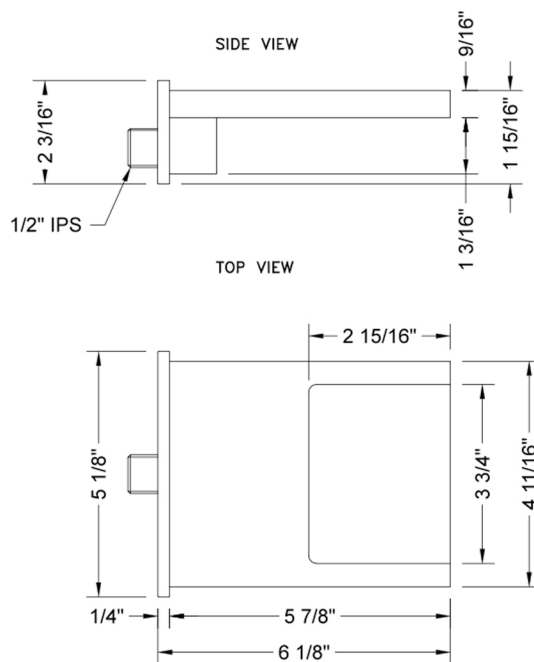

Cascada Pico

Model #: S176-

FEATURES:

- Brass waterfall showerhead
- Use as a showerhead or tub filler
- 1/2" Male IPS connection
- Quick connect/disconnect
- 3 3/4" wide cascading waterfall flow
- Available flow rate: 2.5 GPM

SPECIFICATION DRAWING:

SPRAY PATTERNS: