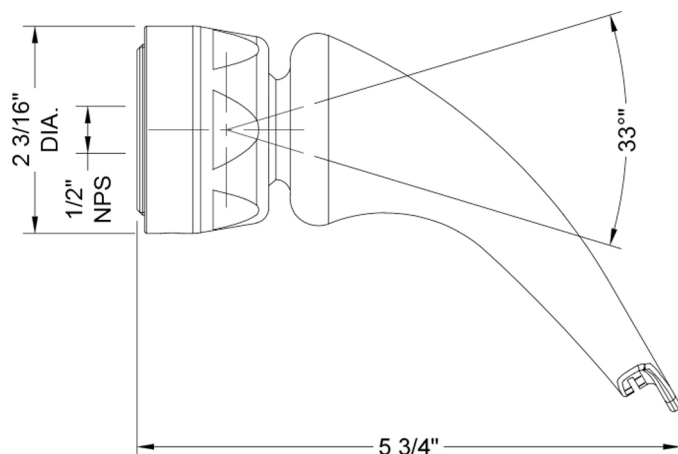

Cascada Waterfall

Model #: S169-

FEATURES:

- Brass waterfall showerhead
- Use as a showerhead or tub filler
- 1/2" IPS adjustable brass ball joint to adjust angle of showerhead
- 3 1/2" wide cascading waterfall flow
- Sliding escutcheon 3" diameter
- Available flow rate: 2.5 GPM

SPECIFICATION DRAWING:

SPRAY PATTERNS:

Waterfall