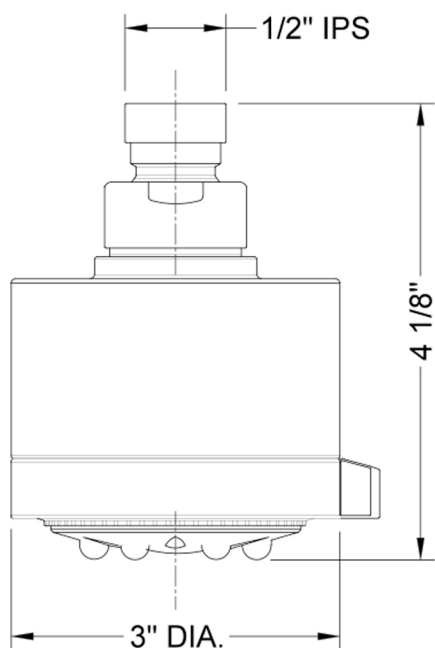

SPECIFICATION DRAWING: