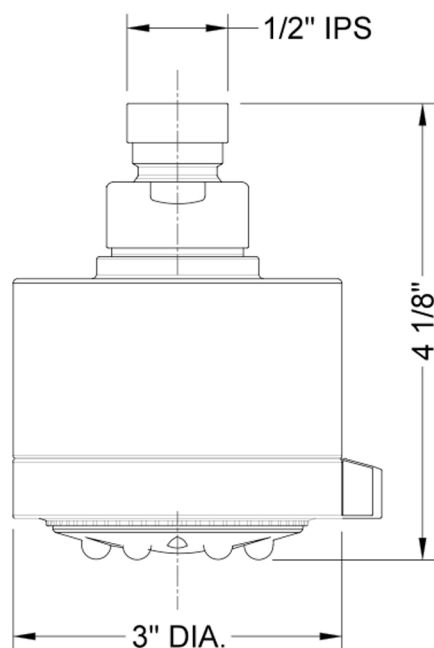

## Cylindrico 5 Showerhead- 1.5 GPM

**Model #: S168-1.5-**

### FEATURES:

- 5 function showerhead with 3" face
- 1/2" IPS adjustable brass ball joint to adjust angle of showerhead
- Tab on adjustment ring allows for easy adjustment of functions
- Available flow rates: 2.5, 2.0, 1.75 & 1.5 GPM

### SPECIFICATION DRAWING: