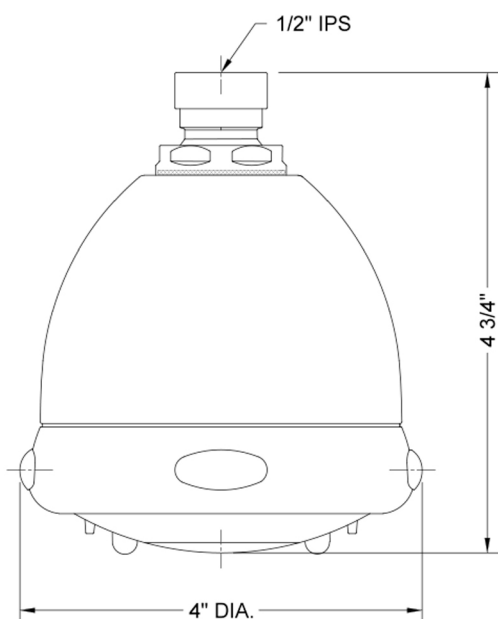

SPECIFICATION DRAWING: