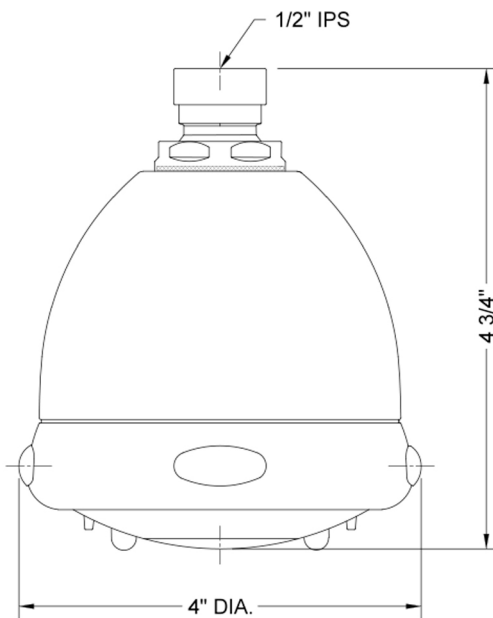

SPECIFICATION DRAWING:

SPRAY PATTERNS: