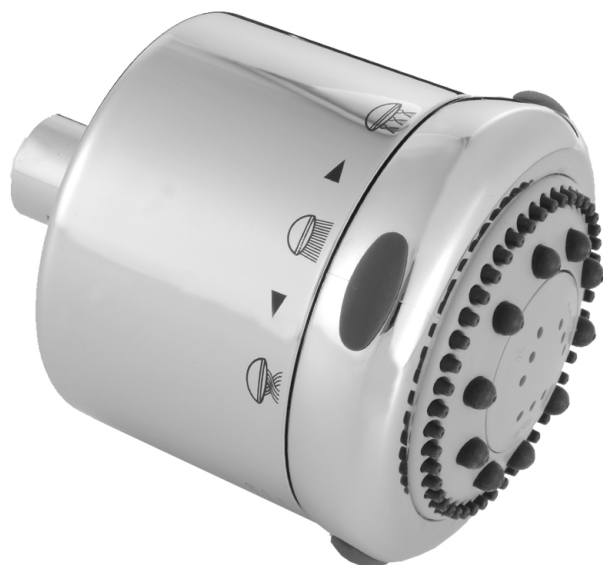

## Frescia Light Grey Face Showerhead

**Model #: S139-**

### FEATURES:

- 4 function showerhead with 4" face
- 1/2" IPS adjustable brass ball joint to adjust angle of showerhead
- Rubber tabs on adjusting ring for easy grip, no slip adjustment of functions
- Ideal for use with 60° showerarms, 8041 & 8043
- Available flow rates: 2.5, 2.0, 1.75 & 1.5 GPM