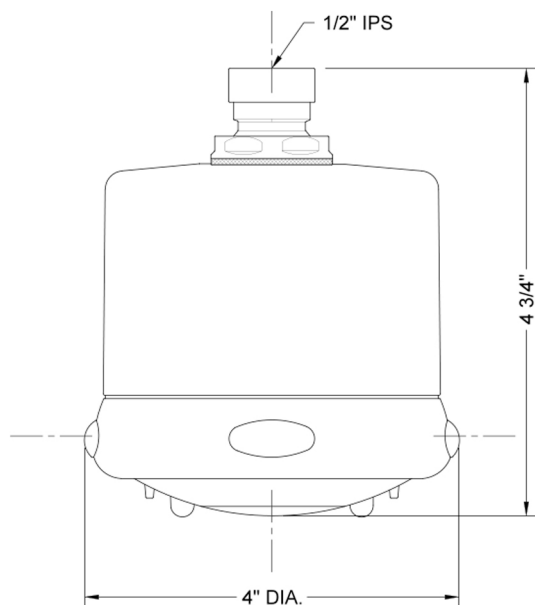

SPECIFICATION DRAWING: