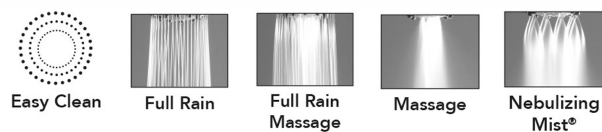

SPRAY PATTERNS:

COMPLIANCES:

CEC

Complies with: ASME A112.18.1-2012/CSA B125.1-12