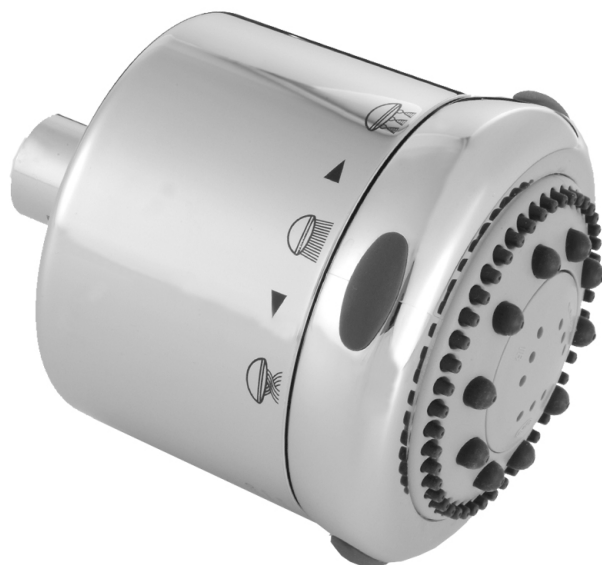

## Frescia Light Grey Face Showerhead - 2.0 GPM

Model #: S139-2.0-

### FEATURES:

- 4 function showerhead with 4" face
- 1/2" IPS adjustable brass ball joint to adjust angle of showerhead
- Rubber tabs on adjusting ring for easy grip, no slip adjustment of functions
- Ideal for use with 60° showerarms, 8041 & 8043
- Available flow rates: 2.5, 2.0, 1.75 & 1.5 GPM