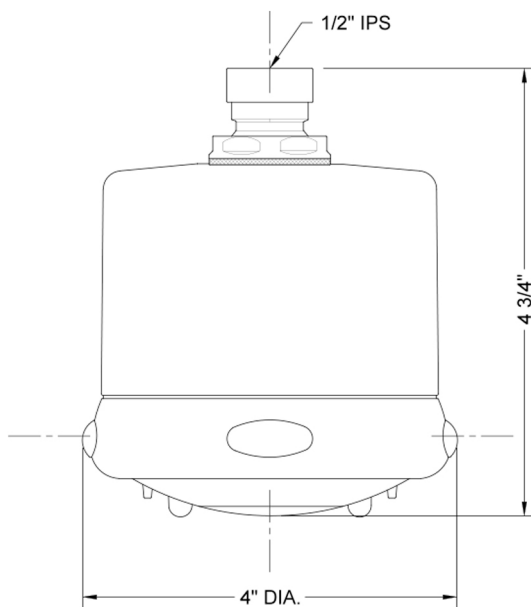

SPECIFICATION DRAWING: