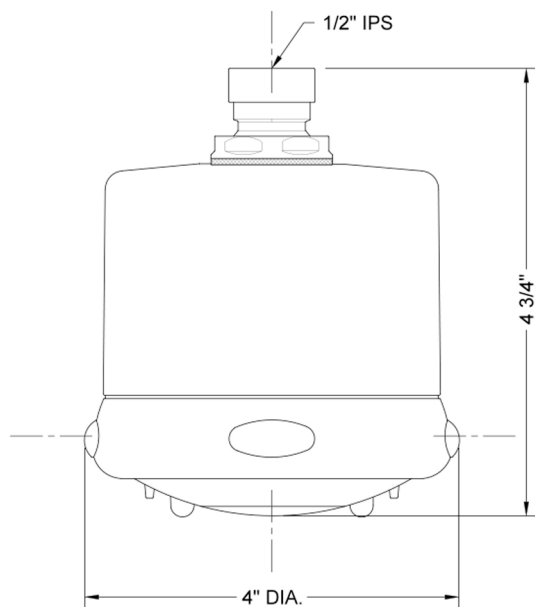

SPECIFICATION DRAWING: