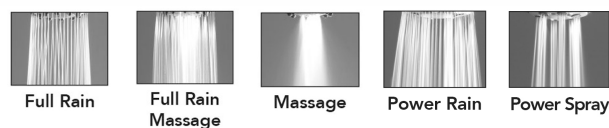

SPRAY PATTERNS:

COMPLIANCES:

Complies with: ASME A112.18.1-2012/CSA B125.1-12