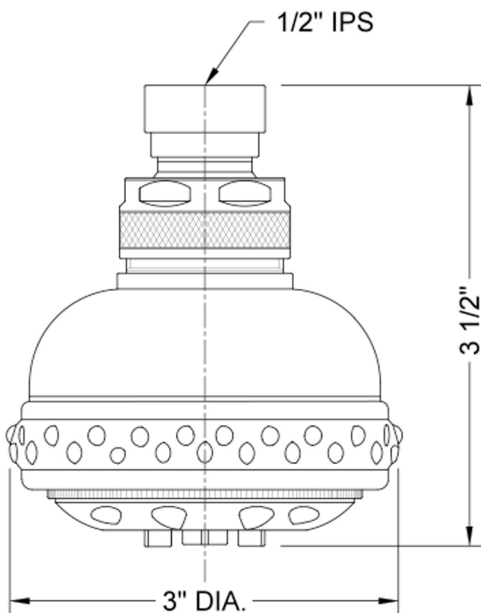

SPECIFICATION DRAWING: