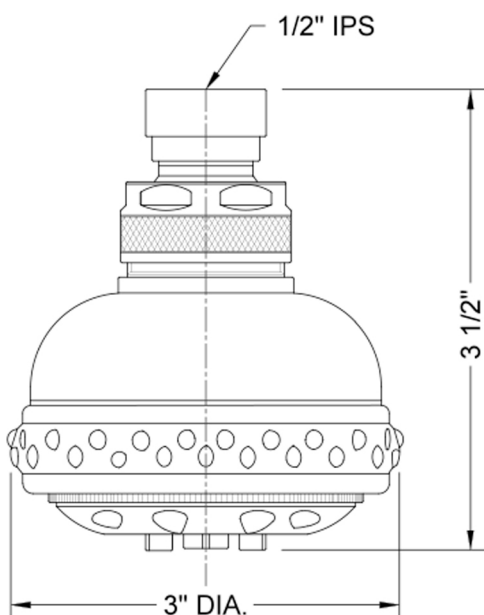

Leticia Showerhead- 1.75 GPM

Model #: S129-1.75-

FEATURES:

- 5 function showerhead with 3" face
- 1/2" IPS adjustable brass ball joint to adjust angle of showerhead
- Rubber ring for easy grip, no slip adjustment of functions
- Ideal for low water pressure
- Available flow rates: 2.5, 2.0, 1.75 & 1.5 GPM

SPECIFICATION DRAWING:

SPRAY PATTERNS: