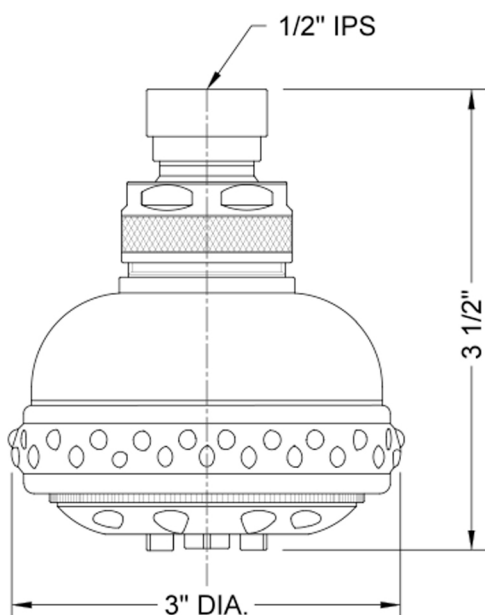

Leticia Showerhead- 1.5 GPM

Model #: S129-1.5-

FEATURES:

- 5 function showerhead with 3" face
- 1/2" IPS adjustable brass ball joint to adjust angle of showerhead
- Rubber ring for easy grip, no slip adjustment of functions
- Ideal for low water pressure
- Available flow rates: 2.5, 2.0, 1.75 & 1.5 GPM

SPECIFICATION DRAWING:

SPRAY PATTERNS: