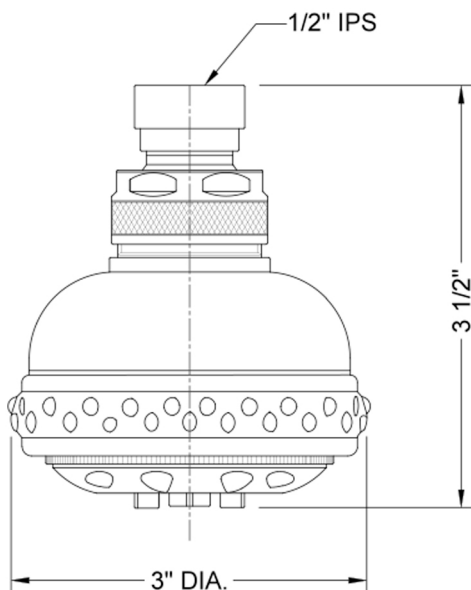

SPECIFICATION DRAWING: