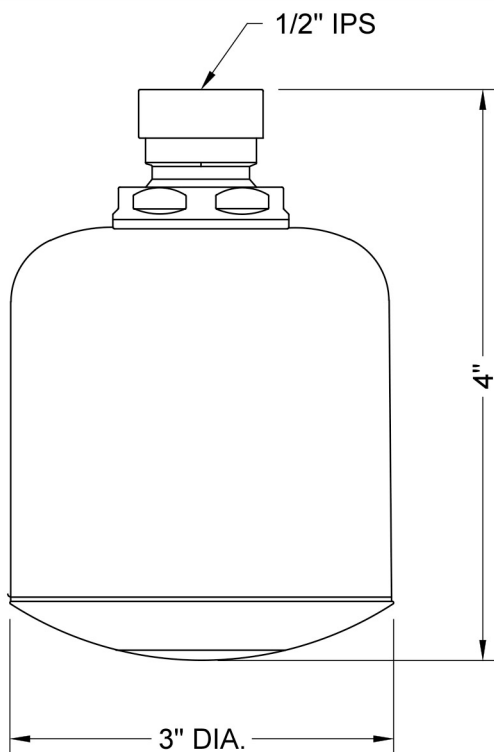

Sierra Showerhead- 1.5 GPM

Model #: S123-1.5-

FEATURES:

- 3 Function showerhead with 3" face
- 1/2" IPS adjustable brass ball joint to adjust angle of showerhead
- Rubber ring for easy grip, no slip adjustment of functions
- Available flow rates: 2.5, 2.0, 1.75 & 1.5 GPM

SPECIFICATION DRAWING:

SPRAY PATTERNS: