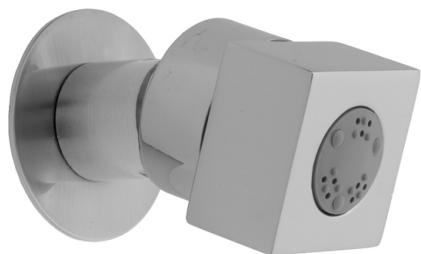

Massaging Square Body Spray

Model #: S072-

FEATURES:

- All brass body sprays
- 1 ¼" Square Face
- ½" IPS adjustable brass ball joint to adjust angle of body spray
- 3 designs to complement both contemporary & traditional styling
- 2.5 GPM
- Shown with standard escutcheon. Other escutcheons available: 6004, 6007, 6010, 6012, 6015 & 6018

AVAILABLE FINISHES:

Polished Chrome (PCH)	Satin Chrome (SC)	Bronze Umber (BU)
Satin Nickel (SN)	Pewter (PEW)	Caramel Bronze (CB)
Polished Nickel (PN)	Antique Brass (AB)	Antique Copper (ACU)
Oil-Rubbed Bronze (ORB)	Polished Brass (PB)	Polished Copper (PCU)
Vintage Bronze (VB)	Satin Brass (SB)	Matte Black (MBK)
Satin Gold (SG)	Polished Gold (PG)	Black Nickel (BKN)
Bombay Gold (BG)	Jewelers Gold (JG)	Europa Bronze (EB)
White (WH)	Sedona Beige (SDB)	Tristan Brass (TB)
Unlacquered Brass (ULB)	Satin Cooper (SCU)	