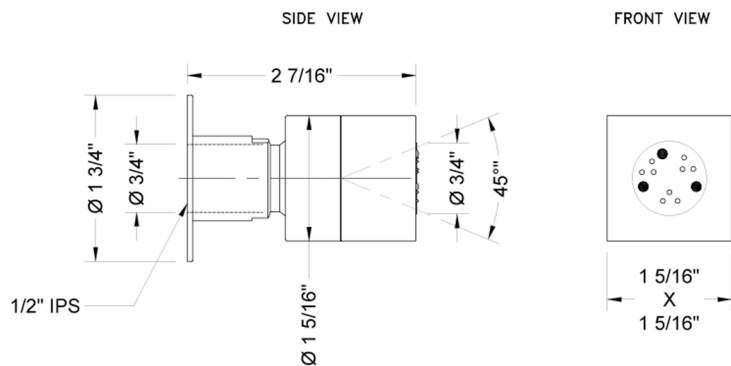

SPECIFICATION DRAWING:

SPRAY PATTERNS:

COMPLIANCES:

Complies with: ASME A112.18.1-2012/CSA B125.1-12