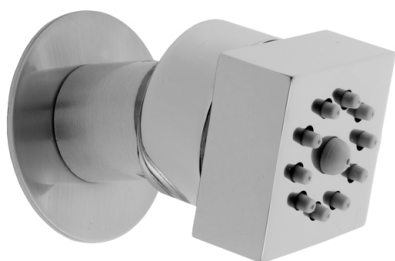

Nebulizing Mist Square Body Spray

Model #: S070-

FEATURES:

- All brass body sprays
- 1 ¼" Square Face
- ½" IPS adjustable brass ball joint to adjust angle of body spray
- 3 designs to complement both contemporary & traditional styling
- 2.5 GPM
- Shown with standard escutcheon. Other escutcheons available: 6004, 6007, 6010, 6012, 6015 & 6018

AVAILABLE FINISHES:

Polished Chrome (PCH)	Satin Chrome (SC)	Bronze Umber (BU)
Satin Nickel (SN)	Pewter (PEW)	Caramel Bronze (CB)
Polished Nickel (PN)	Antique Brass (AB)	Antique Copper (ACU)
Oil-Rubbed Bronze (ORB)	Polished Brass (PB)	Polished Copper (PCU)
Vintage Bronze (VB)	Satin Brass (SB)	Matte Black (MBK)
Satin Gold (SG)	Polished Gold (PG)	Black Nickel (BKN)
Bombay Gold (BG)	Jewelers Gold (JG)	Europa Bronze (EB)
White (WH)	Sedona Beige (SDB)	Tristan Brass (TB)
Unlacquered Brass (ULB)	Satin Cooper (SCU)	