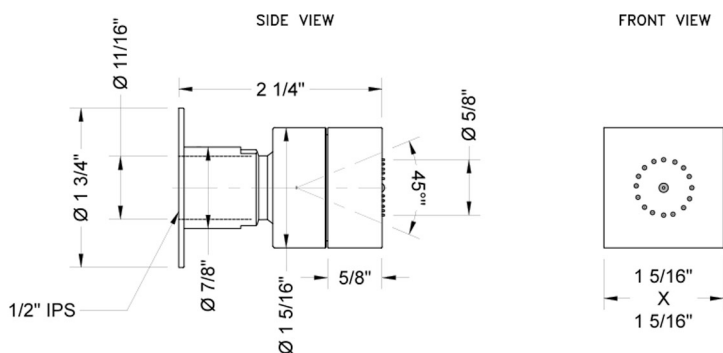

SPECIFICATION DRAWING:

SPRAY PATTERNS:

COMPLIANCES:

Complies with: ASME A112.18.1-2012/CSA B125.1-12