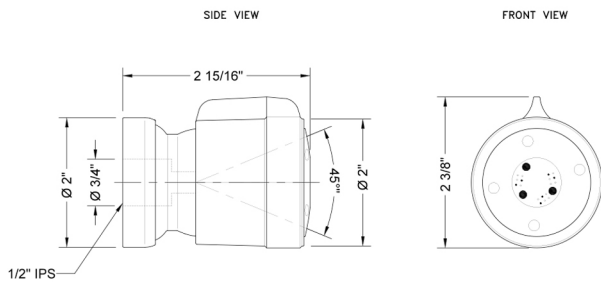

SPECIFICATION DRAWING:

SPRAY PATTERNS:

COMPLIANCES:

Complies with: ASME A112.18.1-2012/CSA B125.1-12