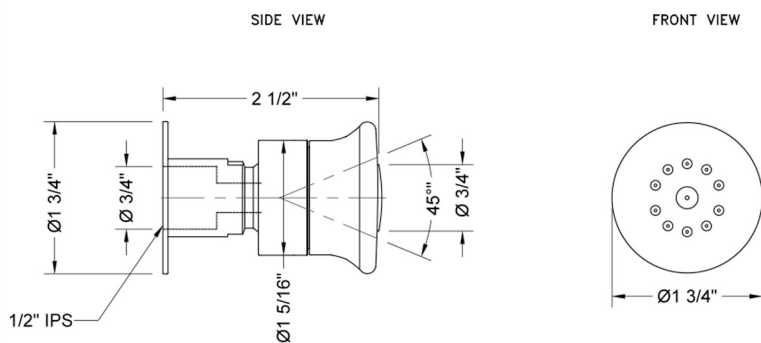

SPECIFICATION DRAWING:

SPRAY PATTERNS:

COMPLIANCES:

Complies with: ASME A112.18.1-2012/CSA B125.1-12