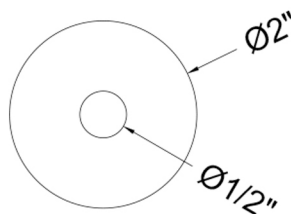

Round Contempo Escutcheon

Model #: RND-ESC-

FEATURES:

- All brass escutcheon replacement for Contempo Collection

AVAILABLE FINISHES:

Polished Chrome (PCH)	Satin Chrome (SC)	Bronze Umber (BU)
Satin Nickel (SN)	Pewter (PEW)	Caramel Bronze (CB)
Polished Nickel (PN)	Antique Brass (AB)	Antique Copper (ACU)
Oil-Rubbed Bronze (ORB)	Polished Brass (PB)	Polished Copper (PCU)
Vintage Bronze (VB)	Satin Brass (SB)	Matte Black (MBK)
Satin Gold (SG)	Polished Gold (PG)	Black Nickel (BKN)
Bombay Gold (BG)	Jewelers Gold (JG)	Europa Bronze (EB)
White (WH)	Sedona Beige (SDB)	Tristan Brass (TB)
Unlacquered Brass (ULB)	Satin Cooper (SCU)	

SPECIFICATION DRAWING:

TOP VIEW

SIDE VIEW