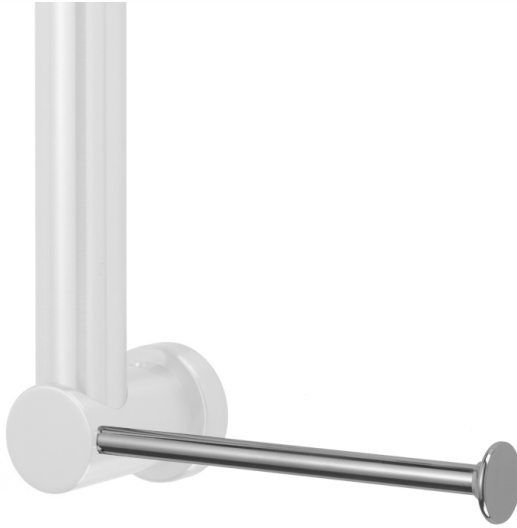

# Vertical Right Contemporary Toilet Paper or Wash Cloth Holder for Grab Bar

**Model #: MTPR90-**

**FEATURES:**

- Toilet paper or wash cloth holder attachment for all luxury grab bars
- Toilet paper or wash cloth holder attachment is not intended & should not be used for weight bearing purposes
- All brass construction, fully polished & plated
- 90° right hand justified angle allows for horizontal or vertical mount

**AVAILABLE FINISHES:**

Polished Chrome (PCH)	Satin Chrome (SC)	Bronze Umber (BU)
Satin Nickel (SN)	Pewter (PEW)	Caramel Bronze (CB)
Polished Nickel (PN)	Antique Brass (AB)	Antique Copper (ACU)
Oil-Rubbed Bronze (ORB)	Polished Brass (PB)	Polished Copper (PCU)
Vintage Bronze (VB)	Satin Brass (SB)	Matte Black (MBK)
Satin Gold (SG)	Polished Gold (PG)	Black Nickel (BKN)
Bombay Gold (BG)	Jewelers Gold (JG)	Europa Bronze (EB)
White (WH)	Sedona Beige (SDB)	Tristan Brass (TB)
Unlacquered Brass (ULB)	Satin Cooper (SCU)	

**SPECIFICATION DRAWING:**

CONTEMPO II BRASS LUXURY GRAB BAR			
PART. #	SPECIFICS	A	B
MTPR90-12	12" C TO C	12"	14"
MTPR90-16	16" C TO C	16"	18"
MTPR90-18	18" C TO C	18"	20"
MTPR90-24	24" C TO C	24"	26"
MTPR90-32	32" C TO C	32"	34"
MTPR90-36	36" C TO C	36"	38"
MTPR90-42	42" C TO C	42"	44"
MTPR90-48	48" C TO C	48"	50"