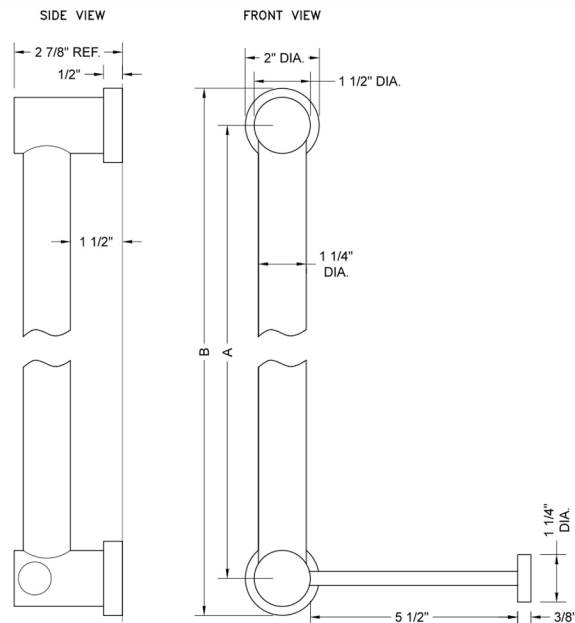

# Vertical Right Contemporary Toilet Paper or Wash Cloth Holder for Grab Bar

**Model #: MTPR90-**

**FEATURES:**

- Toilet paper or wash cloth holder attachment for all luxury grab bars
- Toilet paper or wash cloth holder attachment is not intended & should not be used for weight bearing purposes
- All brass construction, fully polished & plated
- 90° right hand justified angle allows for horizontal or vertical mount

**SPECIFICATION DRAWING:**

CONTEMPO II BRASS LUXURY GRAB BAR			
PART. #	SPECIFICS	A	B
MTPR90-12	12" C TO C	12"	14"
MTPR90-16	16" C TO C	16"	18"
MTPR90-18	18" C TO C	18"	20"
MTPR90-24	24" C TO C	24"	26"
MTPR90-32	32" C TO C	32"	34"
MTPR90-36	36" C TO C	36"	38"
MTPR90-42	42" C TO C	42"	44"
MTPR90-48	48" C TO C	48"	50"