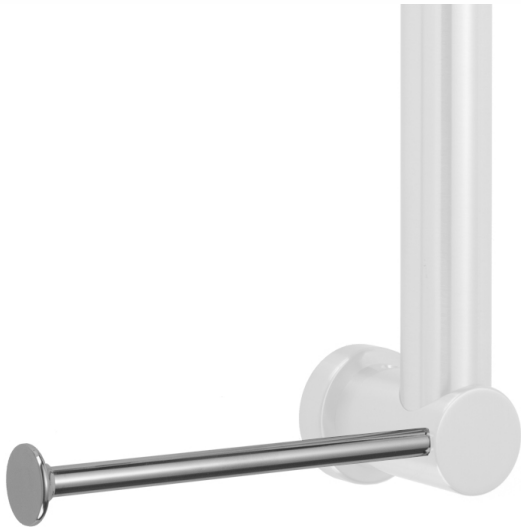

# Vertical Left Contemporary Toilet Paper or Wash Cloth Holder for Grab Bar

**Model #: MTPL90-**

### FEATURES:

- Toilet paper or wash cloth holder attachment for all luxury grab bars
- Toilet paper or wash cloth holder attachment is not intended & should not be used for weight bearing purposes
- All brass construction, fully polished & plated
- 90° right hand justified angle allows for horizontal or vertical mount

### AVAILABLE FINISHES:

Polished Chrome (PCH)	Satin Chrome (SC)	Bronze Umber (BU)
Satin Nickel (SN)	Pewter (PEW)	Caramel Bronze (CB)
Polished Nickel (PN)	Antique Brass (AB)	Antique Copper (ACU)
Oil-Rubbed Bronze (ORB)	Polished Brass (PB)	Polished Copper (PCU)
Vintage Bronze (VB)	Satin Brass (SB)	Matte Black (MBK)
Satin Gold (SG)	Polished Gold (PG)	Black Nickel (BKN)
Bombay Gold (BG)	Jewelers Gold (JG)	Europa Bronze (EB)
White (WH)	Sedona Beige (SDB)	Tristan Brass (TB)
Unlacquered Brass (ULB)	Satin Cooper (SCU)	

### SPECIFICATION DRAWING:

CONTEMPO II BRASS LUXURY GRAB BAR			
PART. #	SPECIFICS	A	B
MTPL90-12	12" C TO C	12"	14"
MTPL90-16	16" C TO C	16"	18"
MTPL90-18	18" C TO C	18"	20"
MTPL90-24	24" C TO C	24"	26"
MTPL90-32	32" C TO C	32"	34"
MTPL90-36	36" C TO C	36"	38"
MTPL90-42	42" C TO C	42"	44"
MTPL90-48	48" C TO C	48"	50"