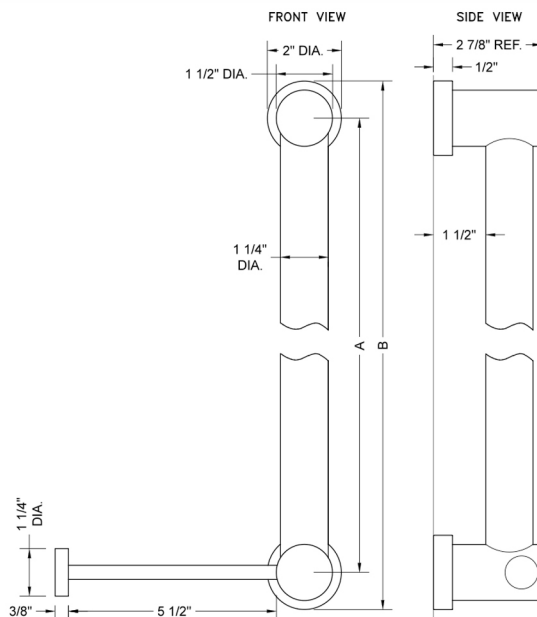

# Vertical Left Contemporary Toilet Paper or Wash Cloth Holder for Grab Bar

**Model #: MTPL90-**

### FEATURES:

- Toilet paper or wash cloth holder attachment for all luxury grab bars
- Toilet paper or wash cloth holder attachment is not intended & should not be used for weight bearing purposes
- All brass construction, fully polished & plated
- 90° right hand justified angle allows for horizontal or vertical mount

### SPECIFICATION DRAWING:

CONTEMPO II BRASS LUXURY GRAB BAR			
PART. #	SPECIFICS	A	B
MTPL90-12	12" C TO C	12"	14"
MTPL90-16	16" C TO C	16"	18"
MTPL90-18	18" C TO C	18"	20"
MTPL90-24	24" C TO C	24"	26"
MTPL90-32	32" C TO C	32"	34"
MTPL90-36	36" C TO C	36"	38"
MTPL90-42	42" C TO C	42"	44"
MTPL90-48	48" C TO C	48"	50"