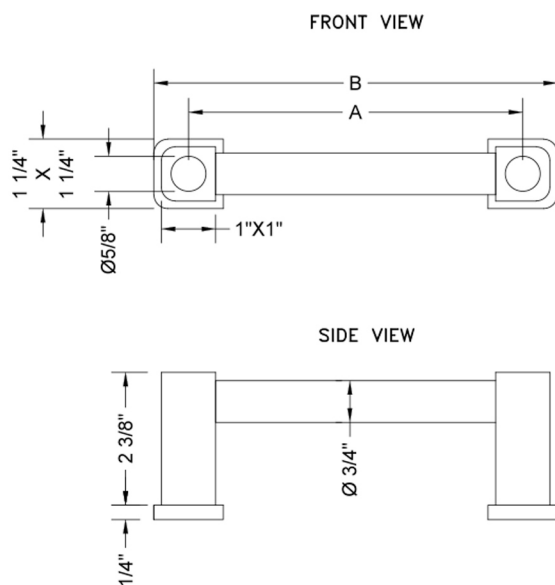

## 8" H80 Contempo Front Mount Shower Door Pull

**Model #: H80-FM-8-**

### FEATURES:

- Can be mounted vertically or horizontally
- Can be used as a towel bar, foot rest, or shaving station when mounted horizontally
- Not to be used as a grab bar
- All brass construction, full polished & plated
- For Glass Installation: Separate mounting kit required (H80-GLSKIT)
- Custom sizes available- Contact JACLO for pricing & availability

### SPECIFICATION DRAWING:

CONTEMPO FRONT MOUNT DOOR PULL			
PART. #	SPECIFICS	A	B
H80-FM-	6" CENTER TO CENTER	6"	7 1/2"
H80-FM-8	8" CENTER TO CENTER	8"	9 1/2"
H80-FM-12	12" CENTER TO CENTER	12"	13 1/2"
H80-FM-16	16" CENTER TO CENTER	16"	17 1/2"
H80-FM-18	18" CENTER TO CENTER	18"	19 1/2"
H80-FM-24	24" CENTER TO CENTER	24"	25 1/2"
H80-FM-32	32" CENTER TO CENTER	32"	33 1/2"