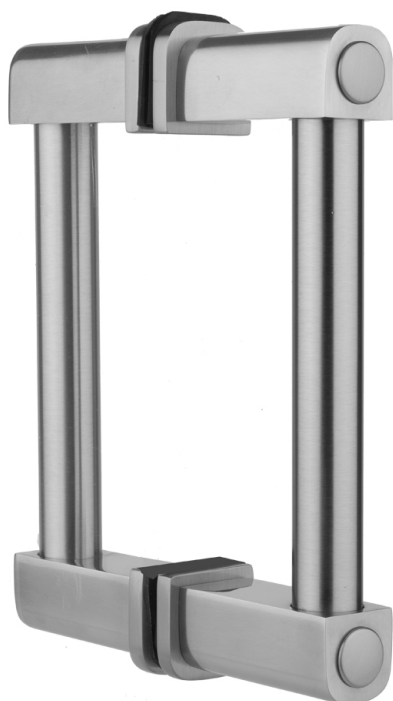

6" H80 Contempo Back to Back Shower Door Pull

Model #: H80-BB-

FEATURES:

- Can be mounted vertically or horizontally
- Can be used as a towel bar when mounted horizontally
- Not to be used as a grab bar
- All brass construction, full polished & plated
- Includes rubber gaskets for glass door installation
- Custom sizes available- Contact JACLO for pricing & availability

AVAILABLE FINISHES:

Polished Chrome (PCH)	Satin Chrome (SC)	Bronze Umber (BU)
Satin Nickel (SN)	Pewter (PEW)	Caramel Bronze (CB)
Polished Nickel (PN)	Antique Brass (AB)	Antique Copper (ACU)
Oil-Rubbed Bronze (ORB)	Polished Brass (PB)	Polished Copper (PCU)
Vintage Bronze (VB)	Satin Brass (SB)	Matte Black (MBK)
Satin Gold (SG)	Polished Gold (PG)	Black Nickel (BKN)
Bombay Gold (BG)	Jewelers Gold (JG)	Europa Bronze (EB)
White (WH)	Sedona Beige (SDB)	Tristan Brass (TB)
Unlacquered Brass (ULB)	Satin Cooper (SCU)	

SPECIFICATION DRAWING:

CONTEMPO BACK TO BACK DOOR PULLS			
PART. #	SPECIFICS	A	B
H80-BB	6" CENTER TO CENTER	6"	7 1/2"
H80-BB-8	8" CENTER TO CENTER	8"	9 1/2"
H80-BB-12	12" CENTER TO CENTER	12"	13 1/2"
H80-BB-16	16" CENTER TO CENTER	16"	17 1/2"
H80-BB-18	18" CENTER TO CENTER	18"	19 1/2"
H80-BB-24	24" CENTER TO CENTER	24"	25 1/2"
H80-BB-32	32" CENTER TO CENTER	32"	33 1/2"