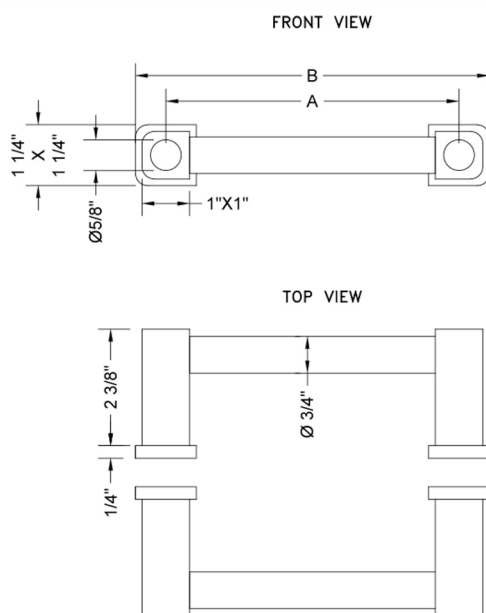

6" H80 Contempo Back to Back Shower Door Pull

Model #: H80-BB-

FEATURES:

- Can be mounted vertically or horizontally
- Can be used as a towel bar when mounted horizontally
- Not to be used as a grab bar
- All brass construction, full polished & plated
- Includes rubber gaskets for glass door installation
- Custom sizes available- Contact JACLO for pricing & availability

SPECIFICATION DRAWING:

CONTEMPO BACK TO BACK DOOR PULLS			
PART. #	SPECIFICS	A	B
H80-BB	6" CENTER TO CENTER	6"	7 1/2"
H80-BB-8	8" CENTER TO CENTER	8"	9 1/2"
H80-BB-12	12" CENTER TO CENTER	12"	13 1/2"
H80-BB-16	16" CENTER TO CENTER	16"	17 1/2"
H80-BB-18	18" CENTER TO CENTER	18"	19 1/2"
H80-BB-24	24" CENTER TO CENTER	24"	25 1/2"
H80-BB-32	32" CENTER TO CENTER	32"	33 1/2"