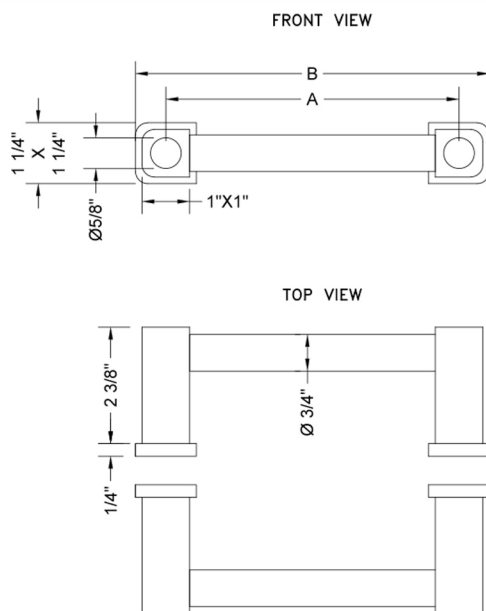

## 32" H80 Contempo Back to Back Shower Door Pull

**Model #: H80-BB-32-**

### FEATURES:

- Can be mounted vertically or horizontally
- Can be used as a towel bar when mounted horizontally
- Not to be used as a grab bar
- All brass construction, full polished & plated
- Includes rubber gaskets for glass door installation
- Custom sizes available- Contact JACLO for pricing & availability

### SPECIFICATION DRAWING:

CONTEMPO BACK TO BACK DOOR PULLS			
PART. #	SPECIFICS	A	B
H80-BB	6" CENTER TO CENTER	6"	7 1/2"
H80-BB-8	8" CENTER TO CENTER	8"	9 1/2"
H80-BB-12	12" CENTER TO CENTER	12"	13 1/2"
H80-BB-16	16" CENTER TO CENTER	16"	17 1/2"
H80-BB-18	18" CENTER TO CENTER	18"	19 1/2"
H80-BB-24	24" CENTER TO CENTER	24"	25 1/2"
H80-BB-32	32" CENTER TO CENTER	32"	33 1/2"