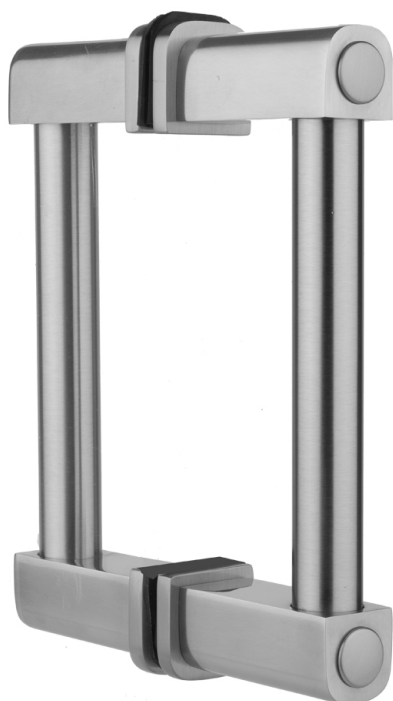

## 32" H80 Contempo Back to Back Shower Door Pull

**Model #: H80-BB-32-**

### FEATURES:

- Can be mounted vertically or horizontally
- Can be used as a towel bar when mounted horizontally
- Not to be used as a grab bar
- All brass construction, full polished & plated
- Includes rubber gaskets for glass door installation
- Custom sizes available- Contact JACLO for pricing & availability

### AVAILABLE FINISHES:

Polished Chrome (PCH)	Satin Chrome (SC)	Bronze Umber (BU)
Satin Nickel (SN)	Pewter (PEW)	Caramel Bronze (CB)
Polished Nickel (PN)	Antique Brass (AB)	Antique Copper (ACU)
Oil-Rubbed Bronze (ORB)	Polished Brass (PB)	Polished Copper (PCU)
Vintage Bronze (VB)	Satin Brass (SB)	Matte Black (MBK)
Satin Gold (SG)	Polished Gold (PG)	Black Nickel (BKN)
Bombay Gold (BG)	Jewelers Gold (JG)	Europa Bronze (EB)
White (WH)	Sedona Beige (SDB)	Tristan Brass (TB)
Unlacquered Brass (ULB)	Satin Cooper (SCU)	

### SPECIFICATION DRAWING:

CONTEMPO BACK TO BACK DOOR PULLS			
PART. #	SPECIFICS	A	B
H80-BB	6" CENTER TO CENTER	6"	7 1/2"
H80-BB-8	8" CENTER TO CENTER	8"	9 1/2"
H80-BB-12	12" CENTER TO CENTER	12"	13 1/2"
H80-BB-16	16" CENTER TO CENTER	16"	17 1/2"
H80-BB-18	18" CENTER TO CENTER	18"	19 1/2"
H80-BB-24	24" CENTER TO CENTER	24"	25 1/2"
H80-BB-32	32" CENTER TO CENTER	32"	33 1/2"