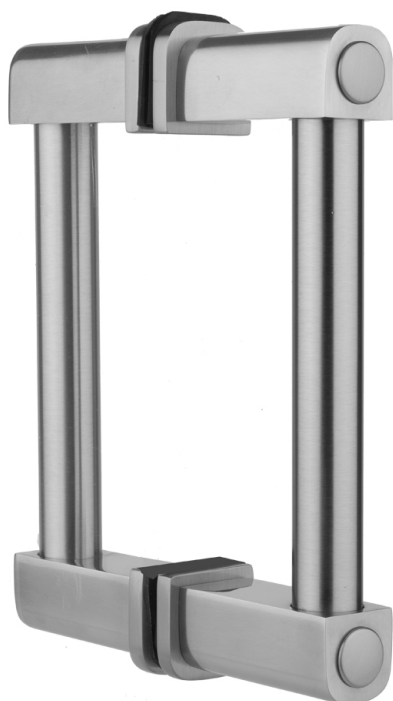

24" H80 Contempo Back to Back Shower Door Pull

Model #: H80-BB-24-

FEATURES:

- Can be mounted vertically or horizontally
- Can be used as a towel bar when mounted horizontally
- Not to be used as a grab bar
- All brass construction, full polished & plated
- Includes rubber gaskets for glass door installation
- Custom sizes available- Contact JACLO for pricing & availability

AVAILABLE FINISHES:

Polished Chrome (PCH)	Satin Chrome (SC)	Bronze Umber (BU)
Satin Nickel (SN)	Pewter (PEW)	Caramel Bronze (CB)
Polished Nickel (PN)	Antique Brass (AB)	Antique Copper (ACU)
Oil-Rubbed Bronze (ORB)	Polished Brass (PB)	Polished Copper (PCU)
Vintage Bronze (VB)	Satin Brass (SB)	Matte Black (MBK)
Satin Gold (SG)	Polished Gold (PG)	Black Nickel (BKN)
Bombay Gold (BG)	Jewelers Gold (JG)	Europa Bronze (EB)
White (WH)	Sedona Beige (SDB)	Tristan Brass (TB)
Unlacquered Brass (ULB)	Satin Cooper (SCU)	

SPECIFICATION DRAWING:

CONTEMPO BACK TO BACK DOOR PULLS			
PART. #	SPECIFICS	A	B
H80-BB	6" CENTER TO CENTER	6"	7 1/2"
H80-BB-8	8" CENTER TO CENTER	8"	9 1/2"
H80-BB-12	12" CENTER TO CENTER	12"	13 1/2"
H80-BB-16	16" CENTER TO CENTER	16"	17 1/2"
H80-BB-18	18" CENTER TO CENTER	18"	19 1/2"
H80-BB-24	24" CENTER TO CENTER	24"	25 1/2"
H80-BB-32	32" CENTER TO CENTER	32"	33 1/2"