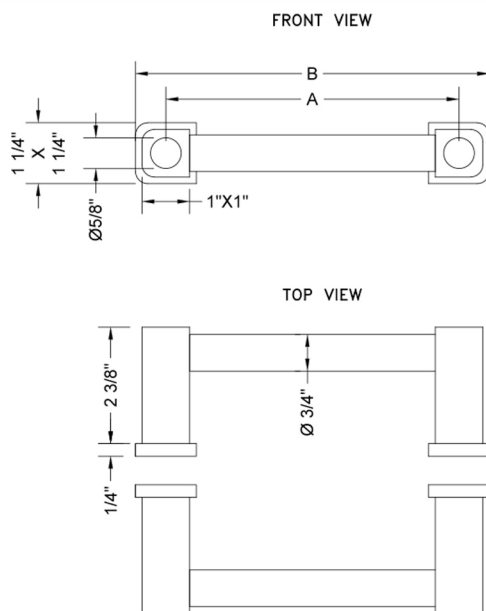

24" H80 Contempo Back to Back Shower Door Pull

Model #: H80-BB-24-

FEATURES:

- Can be mounted vertically or horizontally
- Can be used as a towel bar when mounted horizontally
- Not to be used as a grab bar
- All brass construction, full polished & plated
- Includes rubber gaskets for glass door installation
- Custom sizes available- Contact JACLO for pricing & availability

SPECIFICATION DRAWING:

CONTEMPO BACK TO BACK DOOR PULLS			
PART. #	SPECIFICS	A	B
H80-BB	6" CENTER TO CENTER	6"	7 1/2"
H80-BB-8	8" CENTER TO CENTER	8"	9 1/2"
H80-BB-12	12" CENTER TO CENTER	12"	13 1/2"
H80-BB-16	16" CENTER TO CENTER	16"	17 1/2"
H80-BB-18	18" CENTER TO CENTER	18"	19 1/2"
H80-BB-24	24" CENTER TO CENTER	24"	25 1/2"
H80-BB-32	32" CENTER TO CENTER	32"	33 1/2"