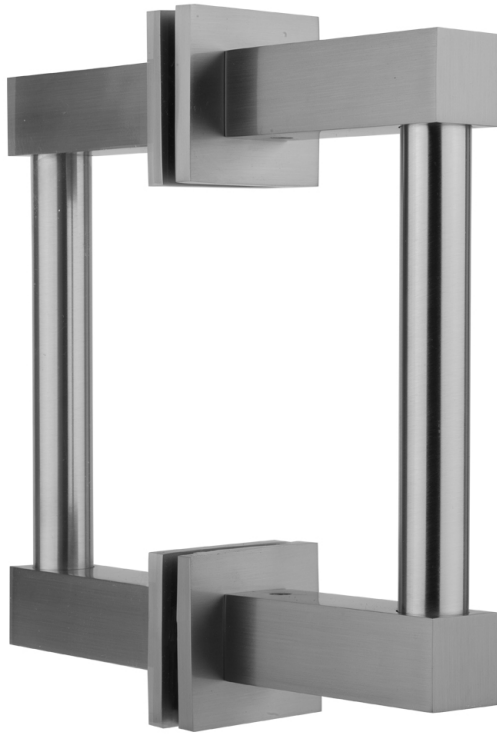

24" Cubix® H42 Back to Back Shower Door Pull

Model #: H42-BB-24-

FEATURES:

- Can be mounted vertically or horizontally
- Can be used as a towel bar when mounted horizontally
- Not to be used as a grab bar
- All brass construction, full polished & plated
- Includes rubber gaskets for glass door installation
- Custom sizes available- Contact JACLO for pricing & availability

AVAILABLE FINISHES:

Polished Chrome (PCH)	Satin Chrome (SC)	Bronze Umber (BU)
Satin Nickel (SN)	Pewter (PEW)	Caramel Bronze (CB)
Polished Nickel (PN)	Antique Brass (AB)	Antique Copper (ACU)
Oil-Rubbed Bronze (ORB)	Polished Brass (PB)	Polished Copper (PCU)
Vintage Bronze (VB)	Satin Brass (SB)	Rose Gold (RG)
Matte Black (MBK)	Satin Gold (SG)	Polished Gold (PG)
Black Nickel (BKN)	Bombay Gold (BG)	Jewelers Gold (JG)
Europa Bronze (EB)	White (WH)	Sedona Beige (SDB)
Tristan Brass (TB)	Unlacquered Brass (ULB)	Satin Cooper (SCU)

SPECIFICATION DRAWING:

CUBIX® BACK TO BACK DOOR PULL			
PART. #	SPECIFICS	A	B
H42-BB-	6" CENTER TO CENTER	6"	7 1/2"
H42-BB-08	8" CENTER TO CENTER	8"	9 1/2"
H42-BB-12	12" CENTER TO CENTER	12"	13 1/2"
H42-BB-16	16" CENTER TO CENTER	16"	17 1/2"
H42-BB-18	18" CENTER TO CENTER	18"	19 1/2"
H42-BB-24	24" CENTER TO CENTER	24"	25 1/2"
H42-BB-32	32" CENTER TO CENTER	32"	33 1/2"