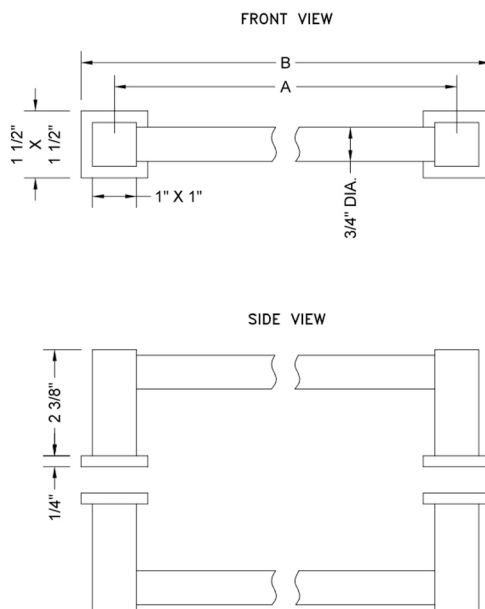

24" Cubix® H42 Back to Back Shower Door Pull

Model #: H42-BB-24-

FEATURES:

- Can be mounted vertically or horizontally
- Can be used as a towel bar when mounted horizontally
- Not to be used as a grab bar
- All brass construction, full polished & plated
- Includes rubber gaskets for glass door installation
- Custom sizes available- Contact JACLO for pricing & availability

SPECIFICATION DRAWING:

CUBIX® BACK TO BACK DOOR PULL			
PART. #	SPECIFICS	A	B
H42-BB-	6" CENTER TO CENTER	6"	7 1/2"
H42-BB-08	8" CENTER TO CENTER	8"	9 1/2"
H42-BB-12	12" CENTER TO CENTER	12"	13 1/2"
H42-BB-16	16" CENTER TO CENTER	16"	17 1/2"
H42-BB-18	18" CENTER TO CENTER	18"	19 1/2"
H42-BB-24	24" CENTER TO CENTER	24"	25 1/2"
H42-BB-32	32" CENTER TO CENTER	32"	33 1/2"