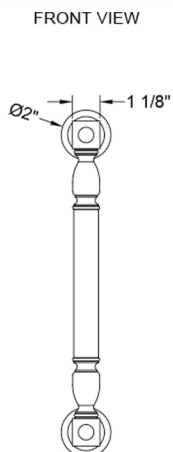

## 12" H2O Front Mount Shower Door Pull wth Finials

**Model #: H2O-FM-12-**

### FEATURES:

- Can be mounted vertically or horizontally
- Can be used as a towel bar, foot rest, or shaving station when mounted horizontally
- Not to be used as a grab bar
- All brass construction, full polished & plated
- For Glass Installation: Separate mounting kit required (HDL-GLSKIT)
- Custom sizes available- Contact JACLO for pricing & availability

### SPECIFICATION DRAWING:

BRASS LUXURY FRONT MOUNT DOOR PULL			
PART. #	DESCRIPTION	A	B
H20-FM-8	8" CENTER TO CENTER	8"	10"
H20-FM-12	12" CENTER TO CENTER	12"	14"
H20-FM-16	16" CENTER TO CENTER	16"	18"
H20-FM-18	18" CENTER TO CENTER	18"	20"
H20-FM-24	24" CENTER TO CENTER	24"	26"
H20-FM-32	32" CENTER TO CENTER	32"	34"