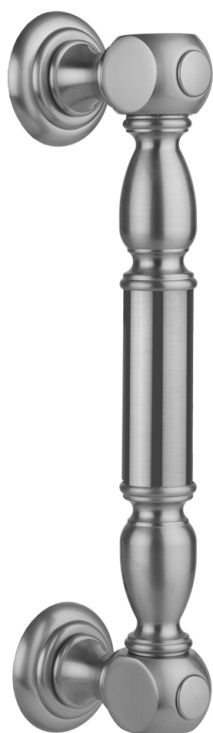

## 12" H2O Front Mount Shower Door Pull wth Finials

**Model #: H2O-FM-12-**

### FEATURES:

- Can be mounted vertically or horizontally
- Can be used as a towel bar, foot rest, or shaving station when mounted horizontally
- Not to be used as a grab bar
- All brass construction, full polished & plated
- For Glass Installation: Separate mounting kit required (HDL-GLSKIT)
- Custom sizes available- Contact JACLO for pricing & availability

### AVAILABLE FINISHES:

Polished Chrome (PCH)	Satin Chrome (SC)	Bronze Umber (BU)
Satin Nickel (SN)	Pewter (PEW)	Caramel Bronze (CB)
Polished Nickel (PN)	Antique Brass (AB)	Antique Copper (ACU)
Oil-Rubbed Bronze (ORB)	Polished Brass (PB)	Polished Copper (PCU)
Vintage Bronze (VB)	Satin Brass (SB)	Rose Gold (RG)
Matte Black (MBK)	Satin Gold (SG)	Polished Gold (PG)
Black Nickel (BKN)	Bombay Gold (BG)	Jewelers Gold (JG)
Europa Bronze (EB)	White (WH)	Sedona Beige (SDB)
Tristan Brass (TB)	Unlacquered Brass (ULB)	Satin Cooper (SCU)

### SPECIFICATION DRAWING:

BRASS LUXURY FRONT MOUNT DOOR PULL			
PART. #	DESCRIPTION	A	B
H20-FM-8	8" CENTER TO CENTER	8"	10"
H20-FM-12	12" CENTER TO CENTER	12"	14"
H20-FM-16	16" CENTER TO CENTER	16"	18"
H20-FM-18	18" CENTER TO CENTER	18"	20"
H20-FM-24	24" CENTER TO CENTER	24"	26"
H20-FM-32	32" CENTER TO CENTER	32"	34"