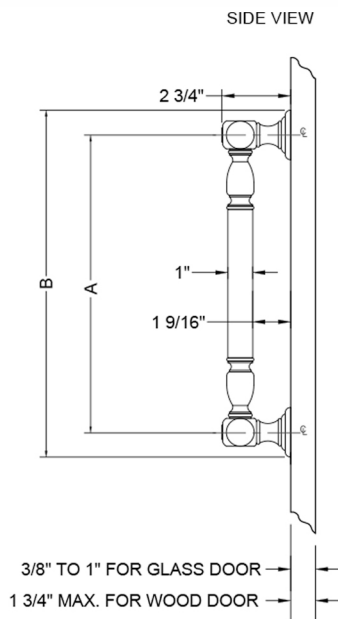

## 12" H2O Front Mount Shower Door Pull wth Finials

**Model #: H2O-FM-12-**

### FEATURES:

- Can be mounted vertically or horizontally
- Can be used as a towel bar, foot rest, or shaving station when mounted horizontally
- Not to be used as a grab bar
- All brass construction, full polished & plated
- For Glass Installation: Separate mounting kit required (HDL-GLSKIT)
- Custom sizes available- Contact JACLO for pricing & availability

### SPECIFICATION DRAWING:

BRASS LUXURY FRONT MOUNT DOOR PULL			
PART. #	DESCRIPTION	A	B
H20-FM-8	8" CENTER TO CENTER	8"	10"
H20-FM-12	12" CENTER TO CENTER	12"	14"
H20-FM-16	16" CENTER TO CENTER	16"	18"
H20-FM-18	18" CENTER TO CENTER	18"	20"
H20-FM-24	24" CENTER TO CENTER	24"	26"
H20-FM-32	32" CENTER TO CENTER	32"	34"